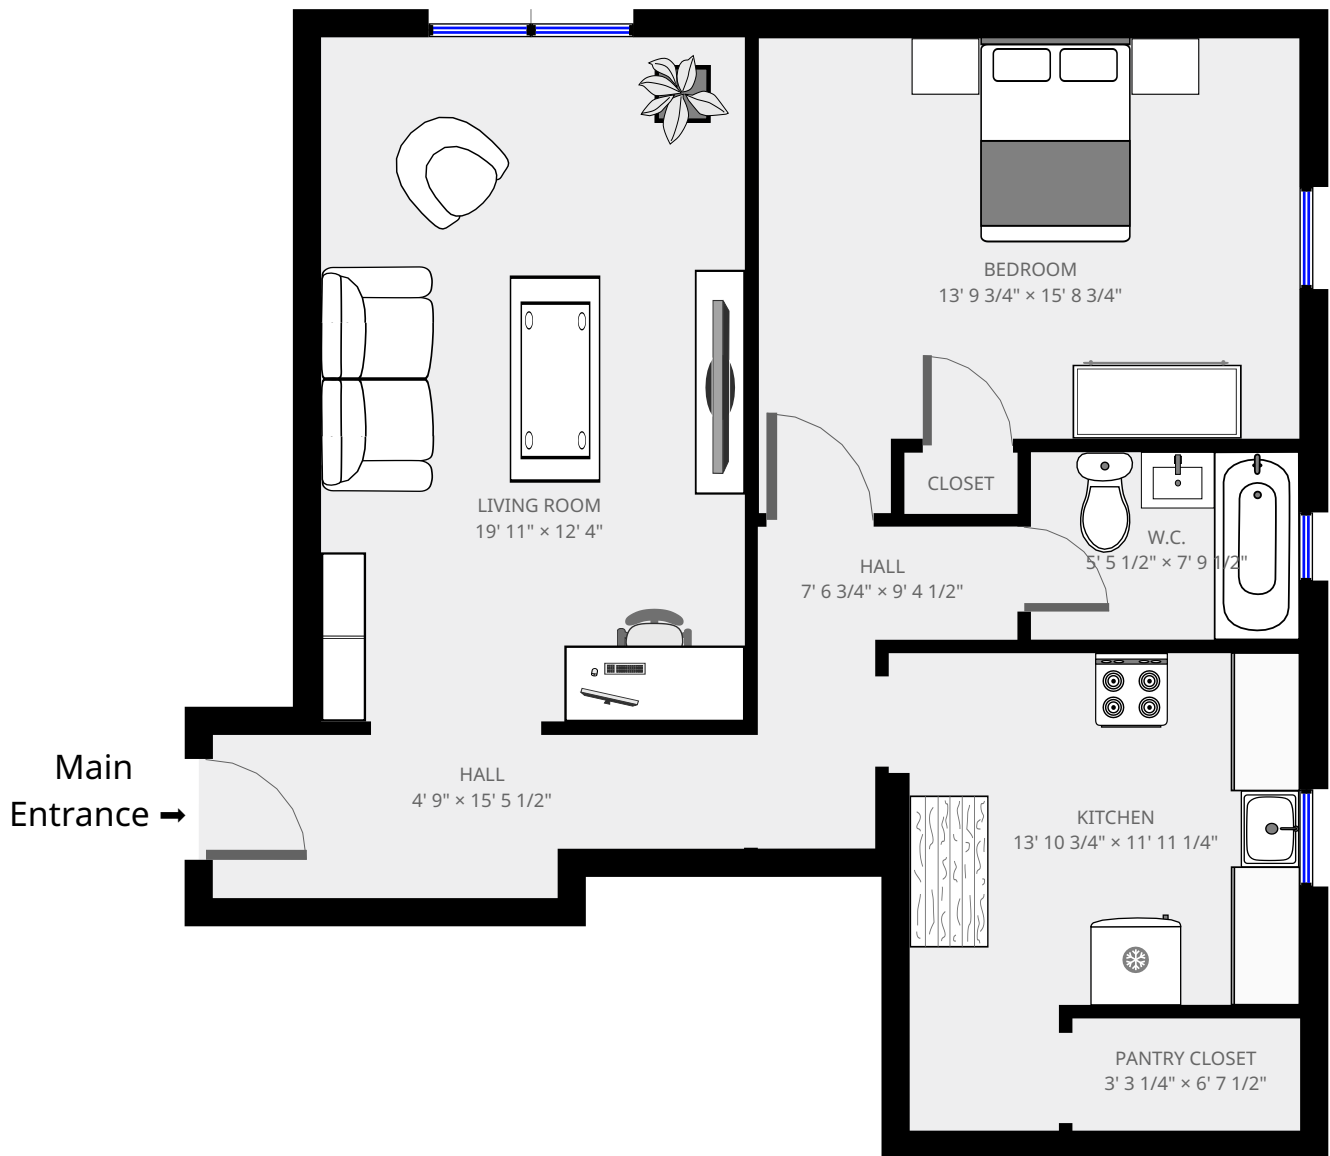

3.5 Sample 1 (1 bedroom)

6815 Sherbrooke West, Montreal , Québec , Canada H4B 1P5

Statistics

- 752 sq ft
- 1 Floor
- 1 Bedroom
- 1 Bathroom

THIS FLOORPLAN IS PROVIDED WITHOUT WARRANTY OF ANY KIND. ALL DIMENSIONS AND LAYOUT ARE PROVIDED WITHOUT GUARANTEE. FOR DETAILED INFORMATION AN APARTMENT VISIT CAN BE ARRANGED.