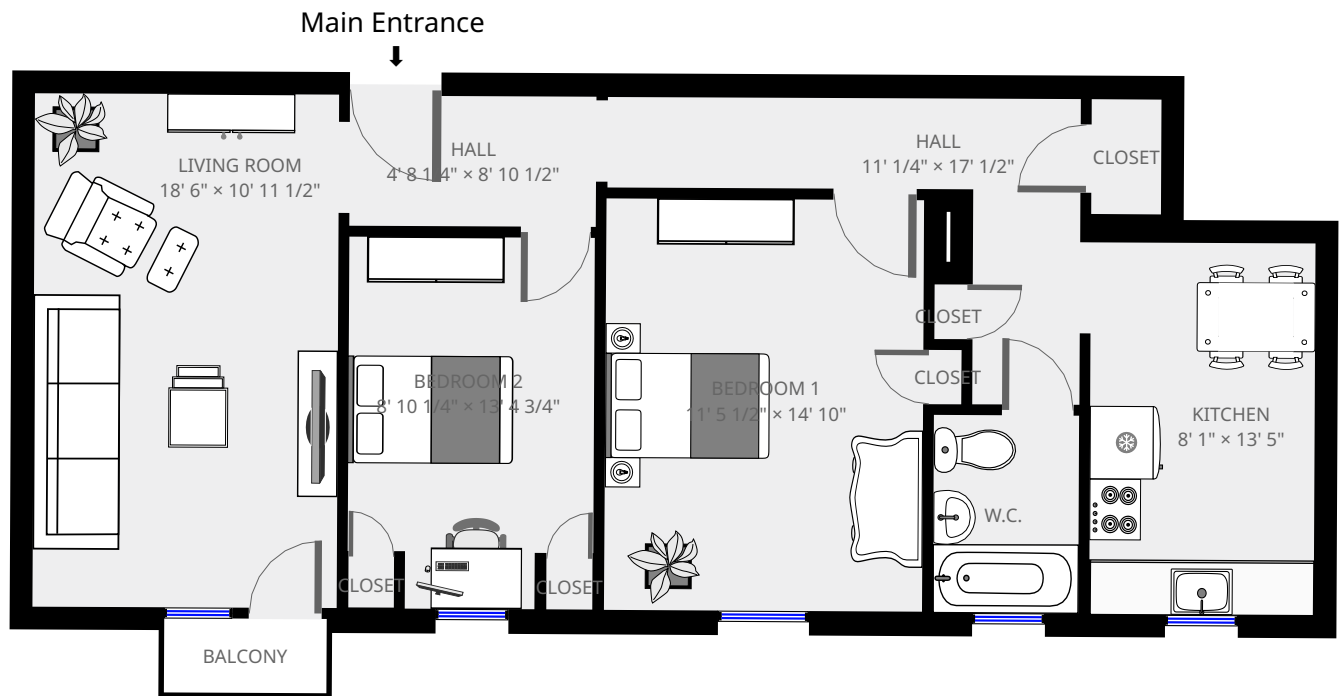

4.5 Sample I (2 bedrooms)

6815 Sherbrooke West, Montreal , Québec , Canada H4B 1P5

Statistics

- 776 sq ft
- 1 Floor
- 2 Bedrooms
- 1 Bathroom

THIS FLOORPLAN IS PROVIDED WITHOUT WARRANTY OF ANY KIND. ALL DIMENSIONS AND LAYOUT ARE PROVIDED WITHOUT GUARANTEE. FOR DETAILED INFORMATION AN APARTMENT VISIT CAN BE ARRANGED.